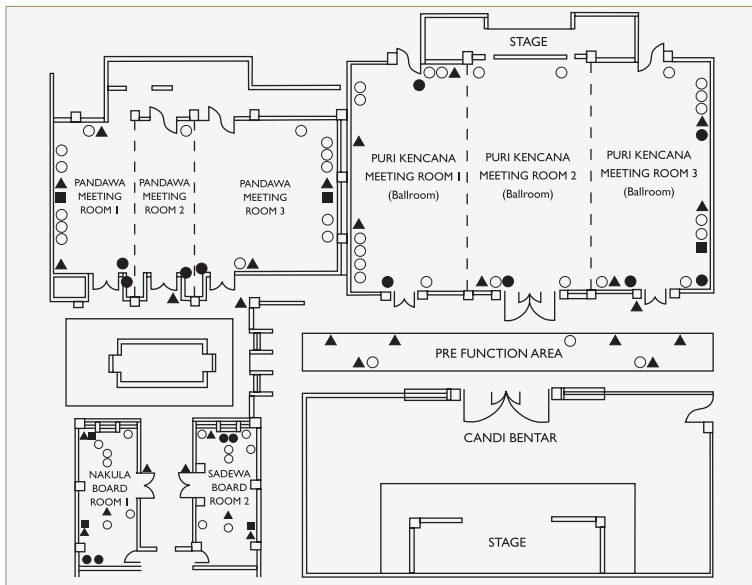

INDOOR VENUES	CAPACITY BASED ON 1 METRE DISTANCE (BETWEEN SEATS)						
	Theater	Classroom	Reception	Banquet	U-Shape	Double U-Shape	Triple U-Shape
Puri Kencana Grand	198	144	450	128	62	104	132
Puri Kencana 1	66	40	150	40	30	48	-
Puri Kencana 2	66	40	150	32	30	52	-
Puri Kencana 3	66	40	150	40	30	48	-
Pandawa Grand	112	80	200	64	44	72	51
Pandawa 1	25	16	50	8	14	-	-
Pandawa 2	15	8	30	4	14	-	-
Pandawa 3	48	40	120	24	24	40	-
Nakula Boardroom	-	-	-	-	14	-	-
Sadewa Boardroom	-	-	-	-	14	-	-

OUTDOOR VENUES	CAPACITY BASED ON 1 METRE DISTANCE (BETWEEN PERSONS)	
	Reception	Banquet
Candi Bentar	160	52
Taman Gita Garden	75	32
Bukit Suite Garden	40	12
Sunset Bay View	40	16
Alun - Alun	175	60
Sunset Garden	1,500	450

INTERCONTINENTAL BALI RESORT

Jalan Uluwatu 45 Jimbaran, Bali 80361 Indonesia

Tel +62 361 701 888 Fax: +62 361 701 777 bali@ihg.com intercontinental.com